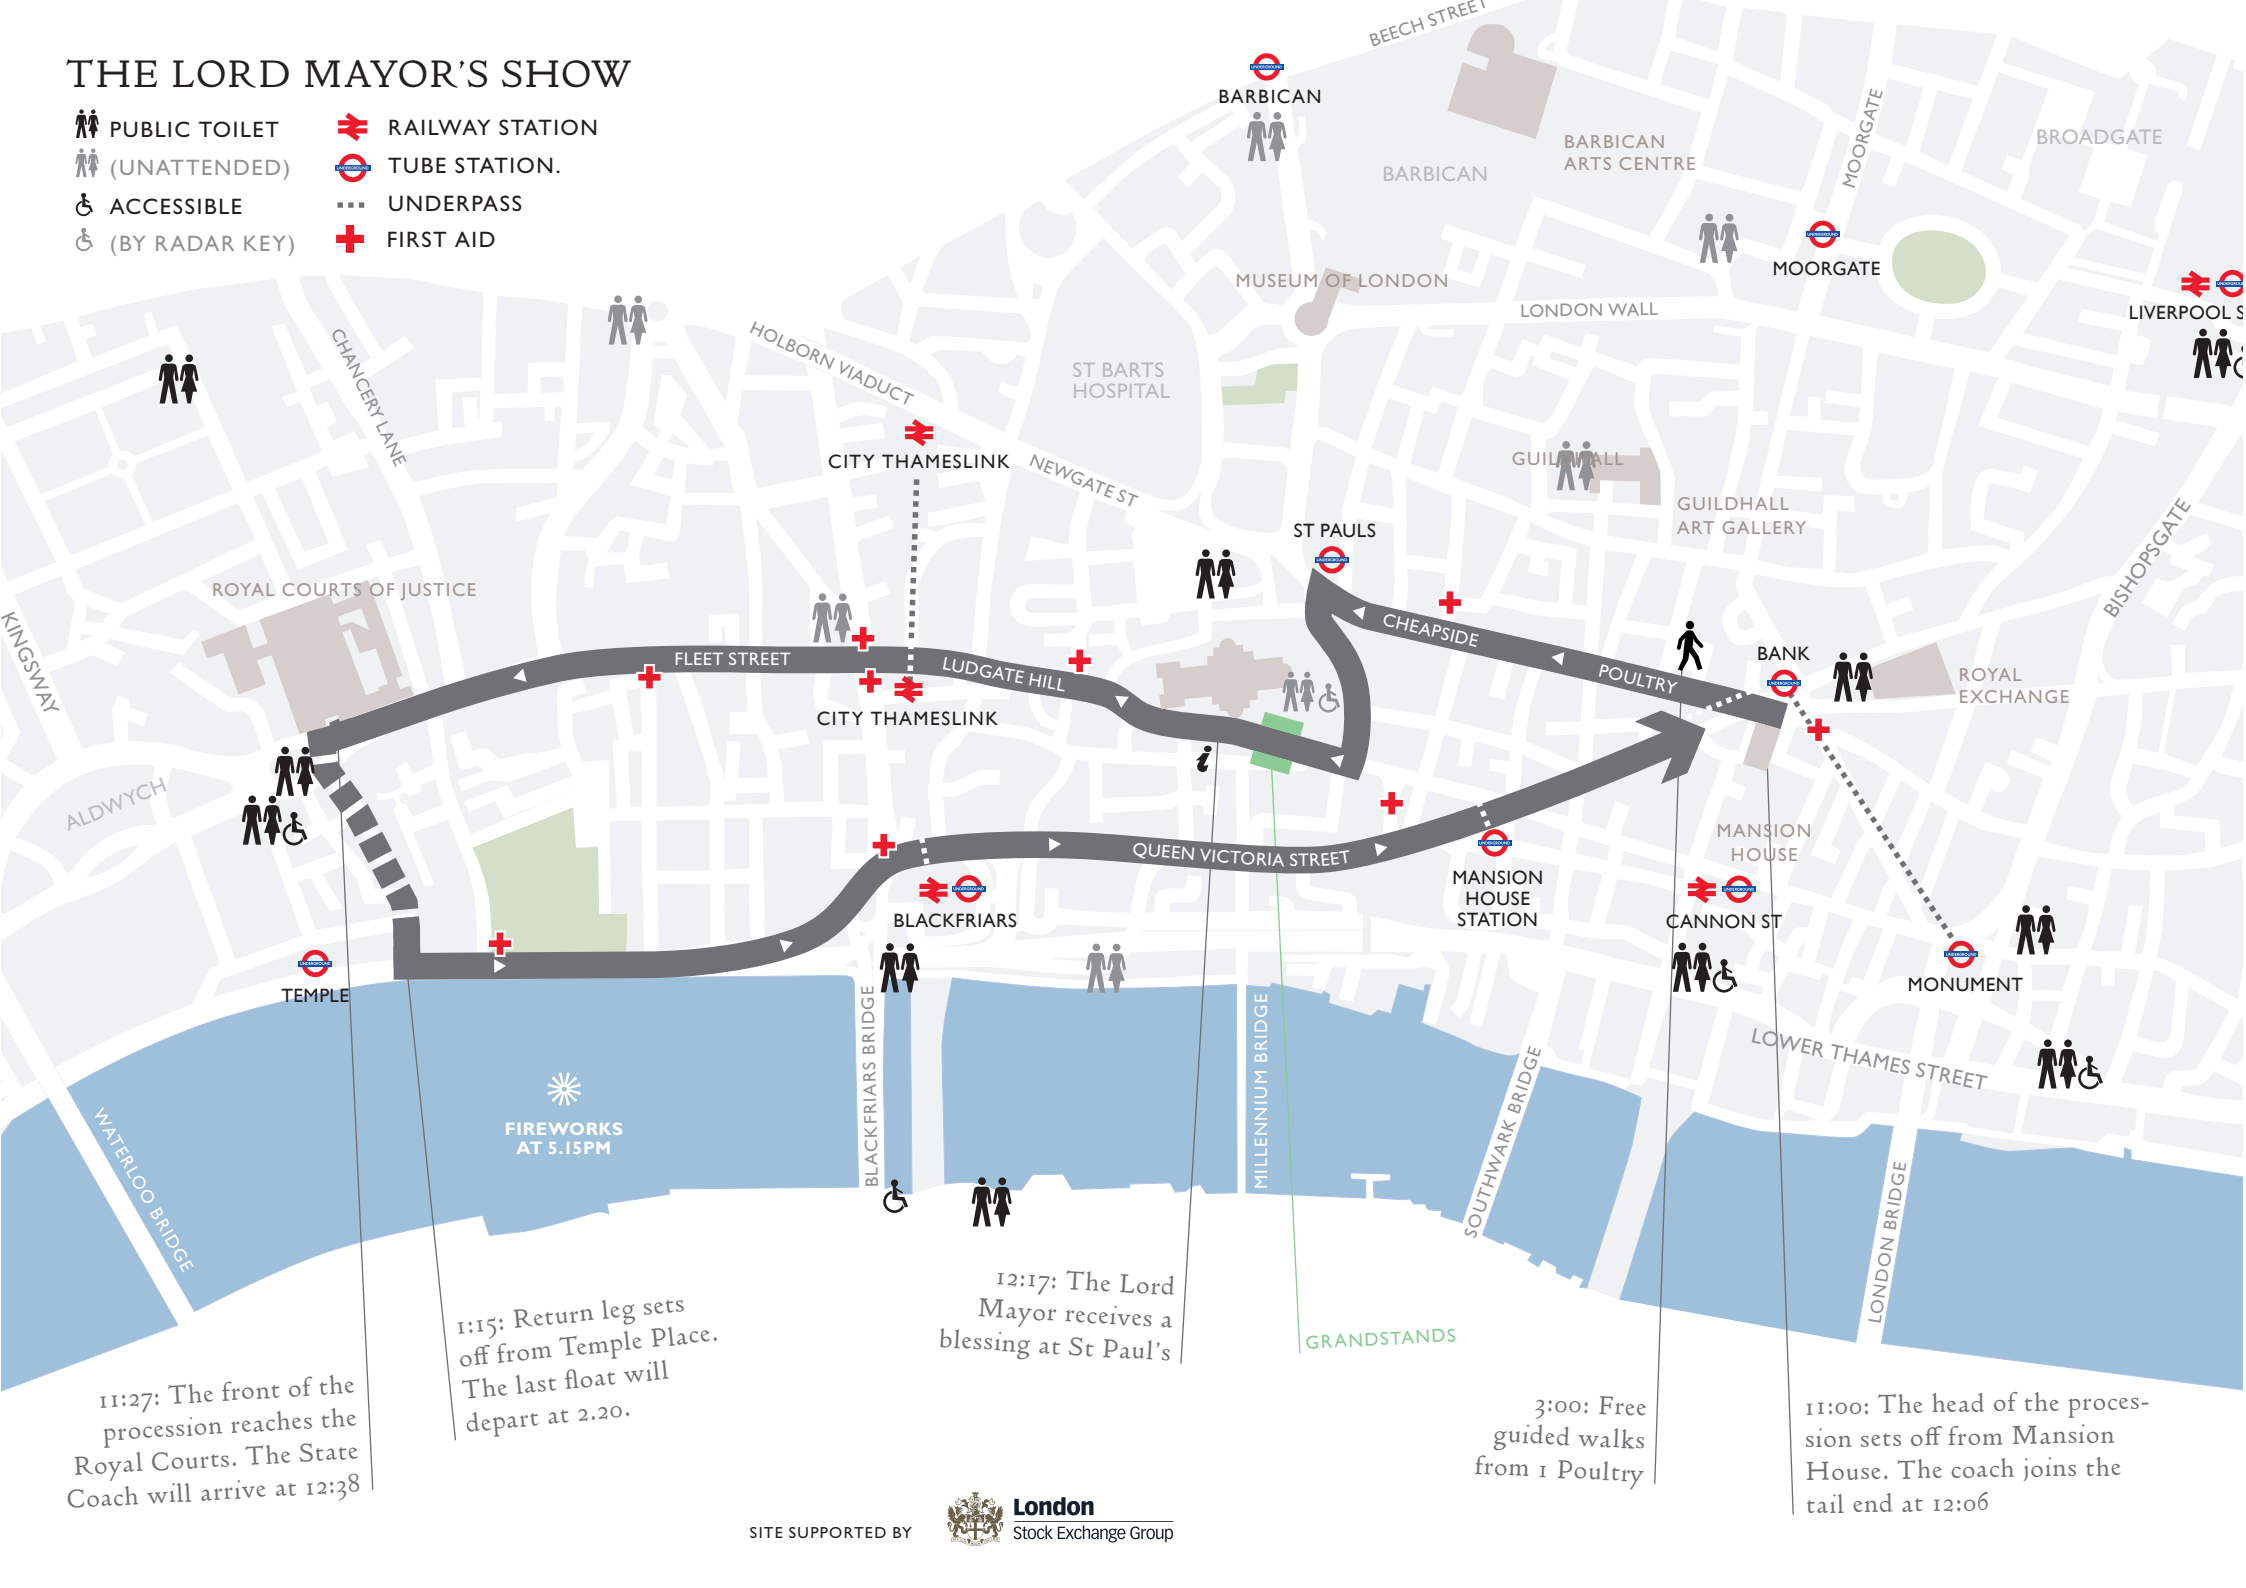

THE LORD MAYOR'S SHOW

-  PUBLIC TOILET
-  (UNATTENDED)
-  ACCESSIBLE
-  (BY RADAR KEY)
-  RAILWAY STATION
-  TUBE STATION
-  UNDERPASS
-  FIRST AID

11:27: The front of the procession reaches the Royal Courts. The State Coach will arrive at 12:38

1:15: Return leg sets off from Temple Place. The last float will depart at 2.20.

12:17: The Lord Mayor receives a blessing at St Paul's

3:00: Free guided walks from 1 Poultry

11:00: The head of the procession sets off from Mansion House. The coach joins the tail end at 12:06