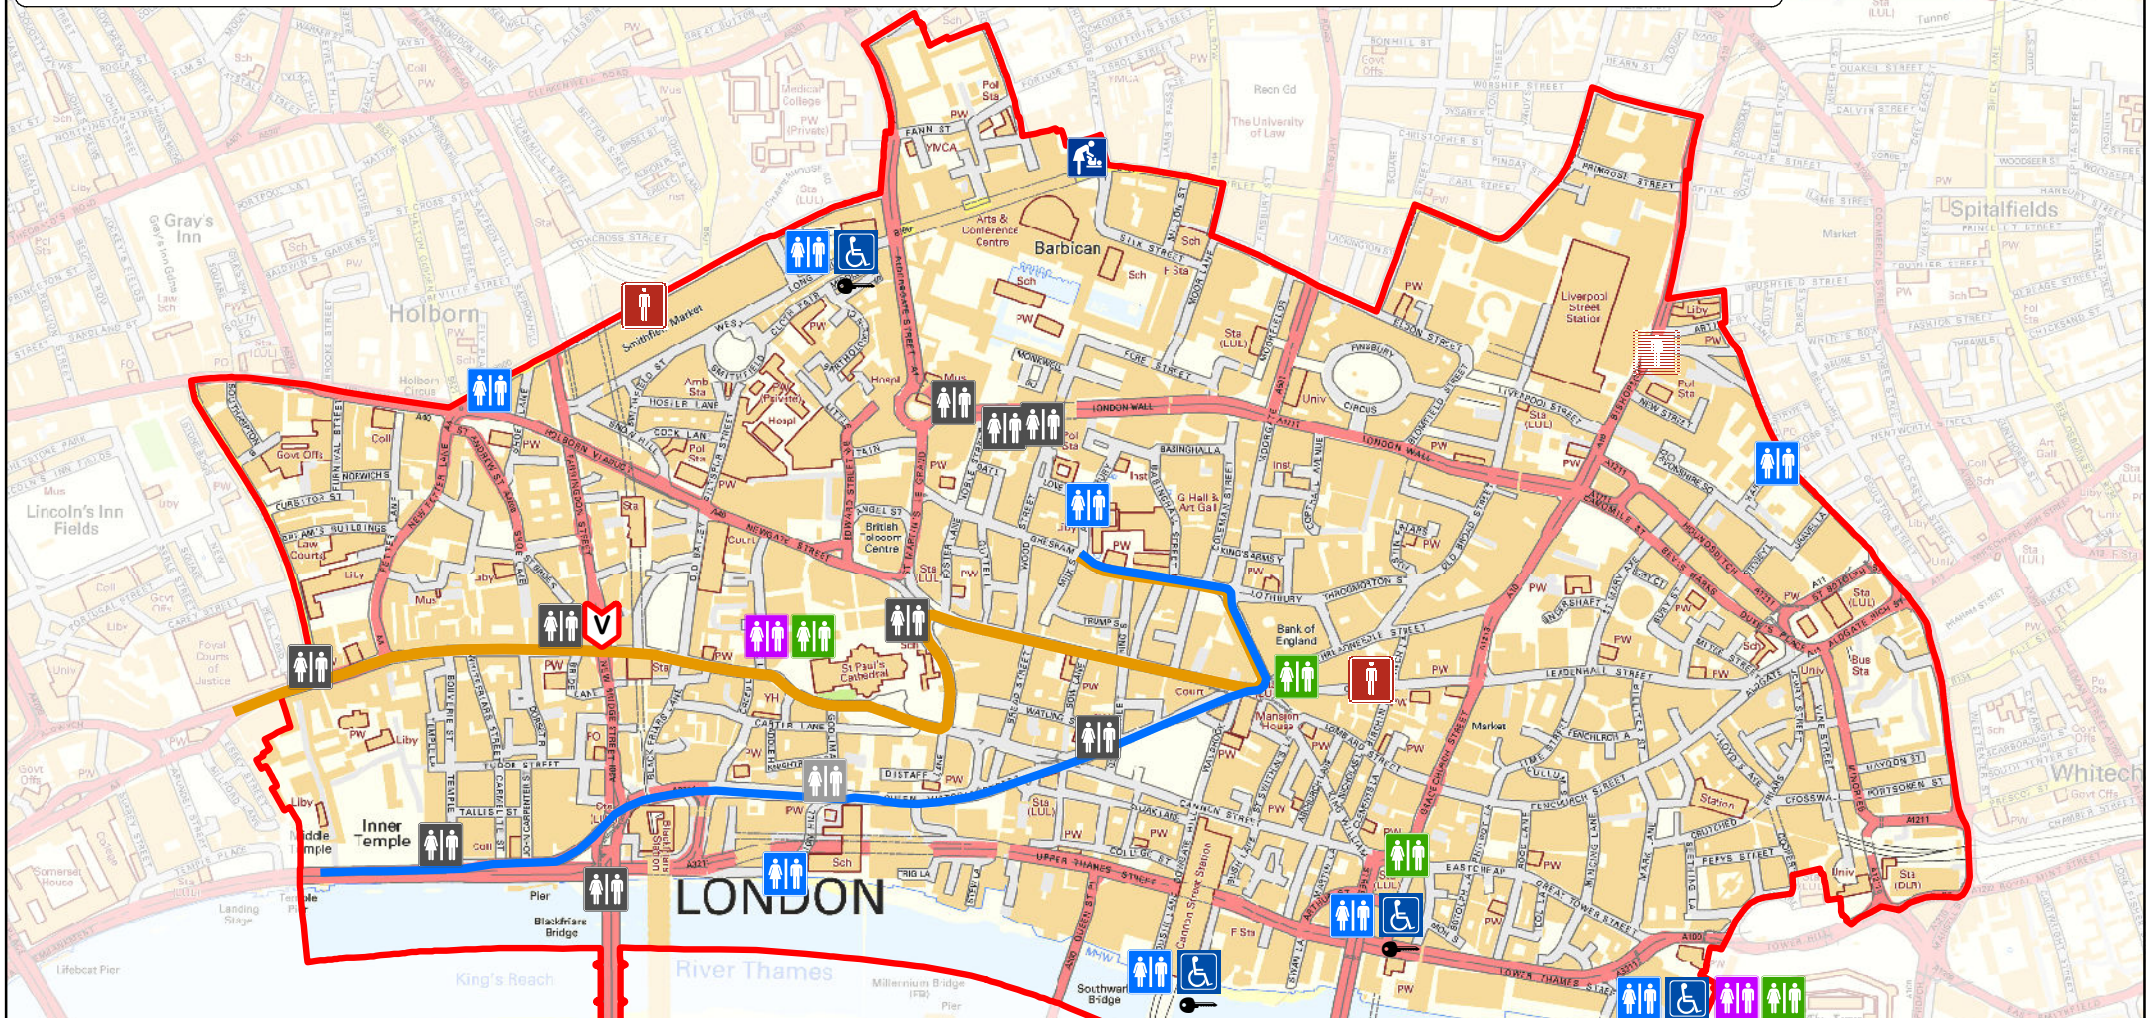

- 24 Hour Service Coin Operated Automatic Public Convenience
- 24 Hour Service National Key Operated Scheme (RADAR key) Disabled Persons Convenience
- Attended Convenience Coin Operated Barrier
- Attended Convenience With Wheelchair Access At Ground Level Floor Level National Key Operated Scheme (RADAR key)
- Night-time Male Only Urinal
- Changing Place
- Temporary Toilets Disabled Facilities
- Temporary Toilets No Disabled Facilities
- Dedicated Disabled Persons Viewing Area
- Lord Mayor's Show Route Out
- Lord Mayor's Show Route Return