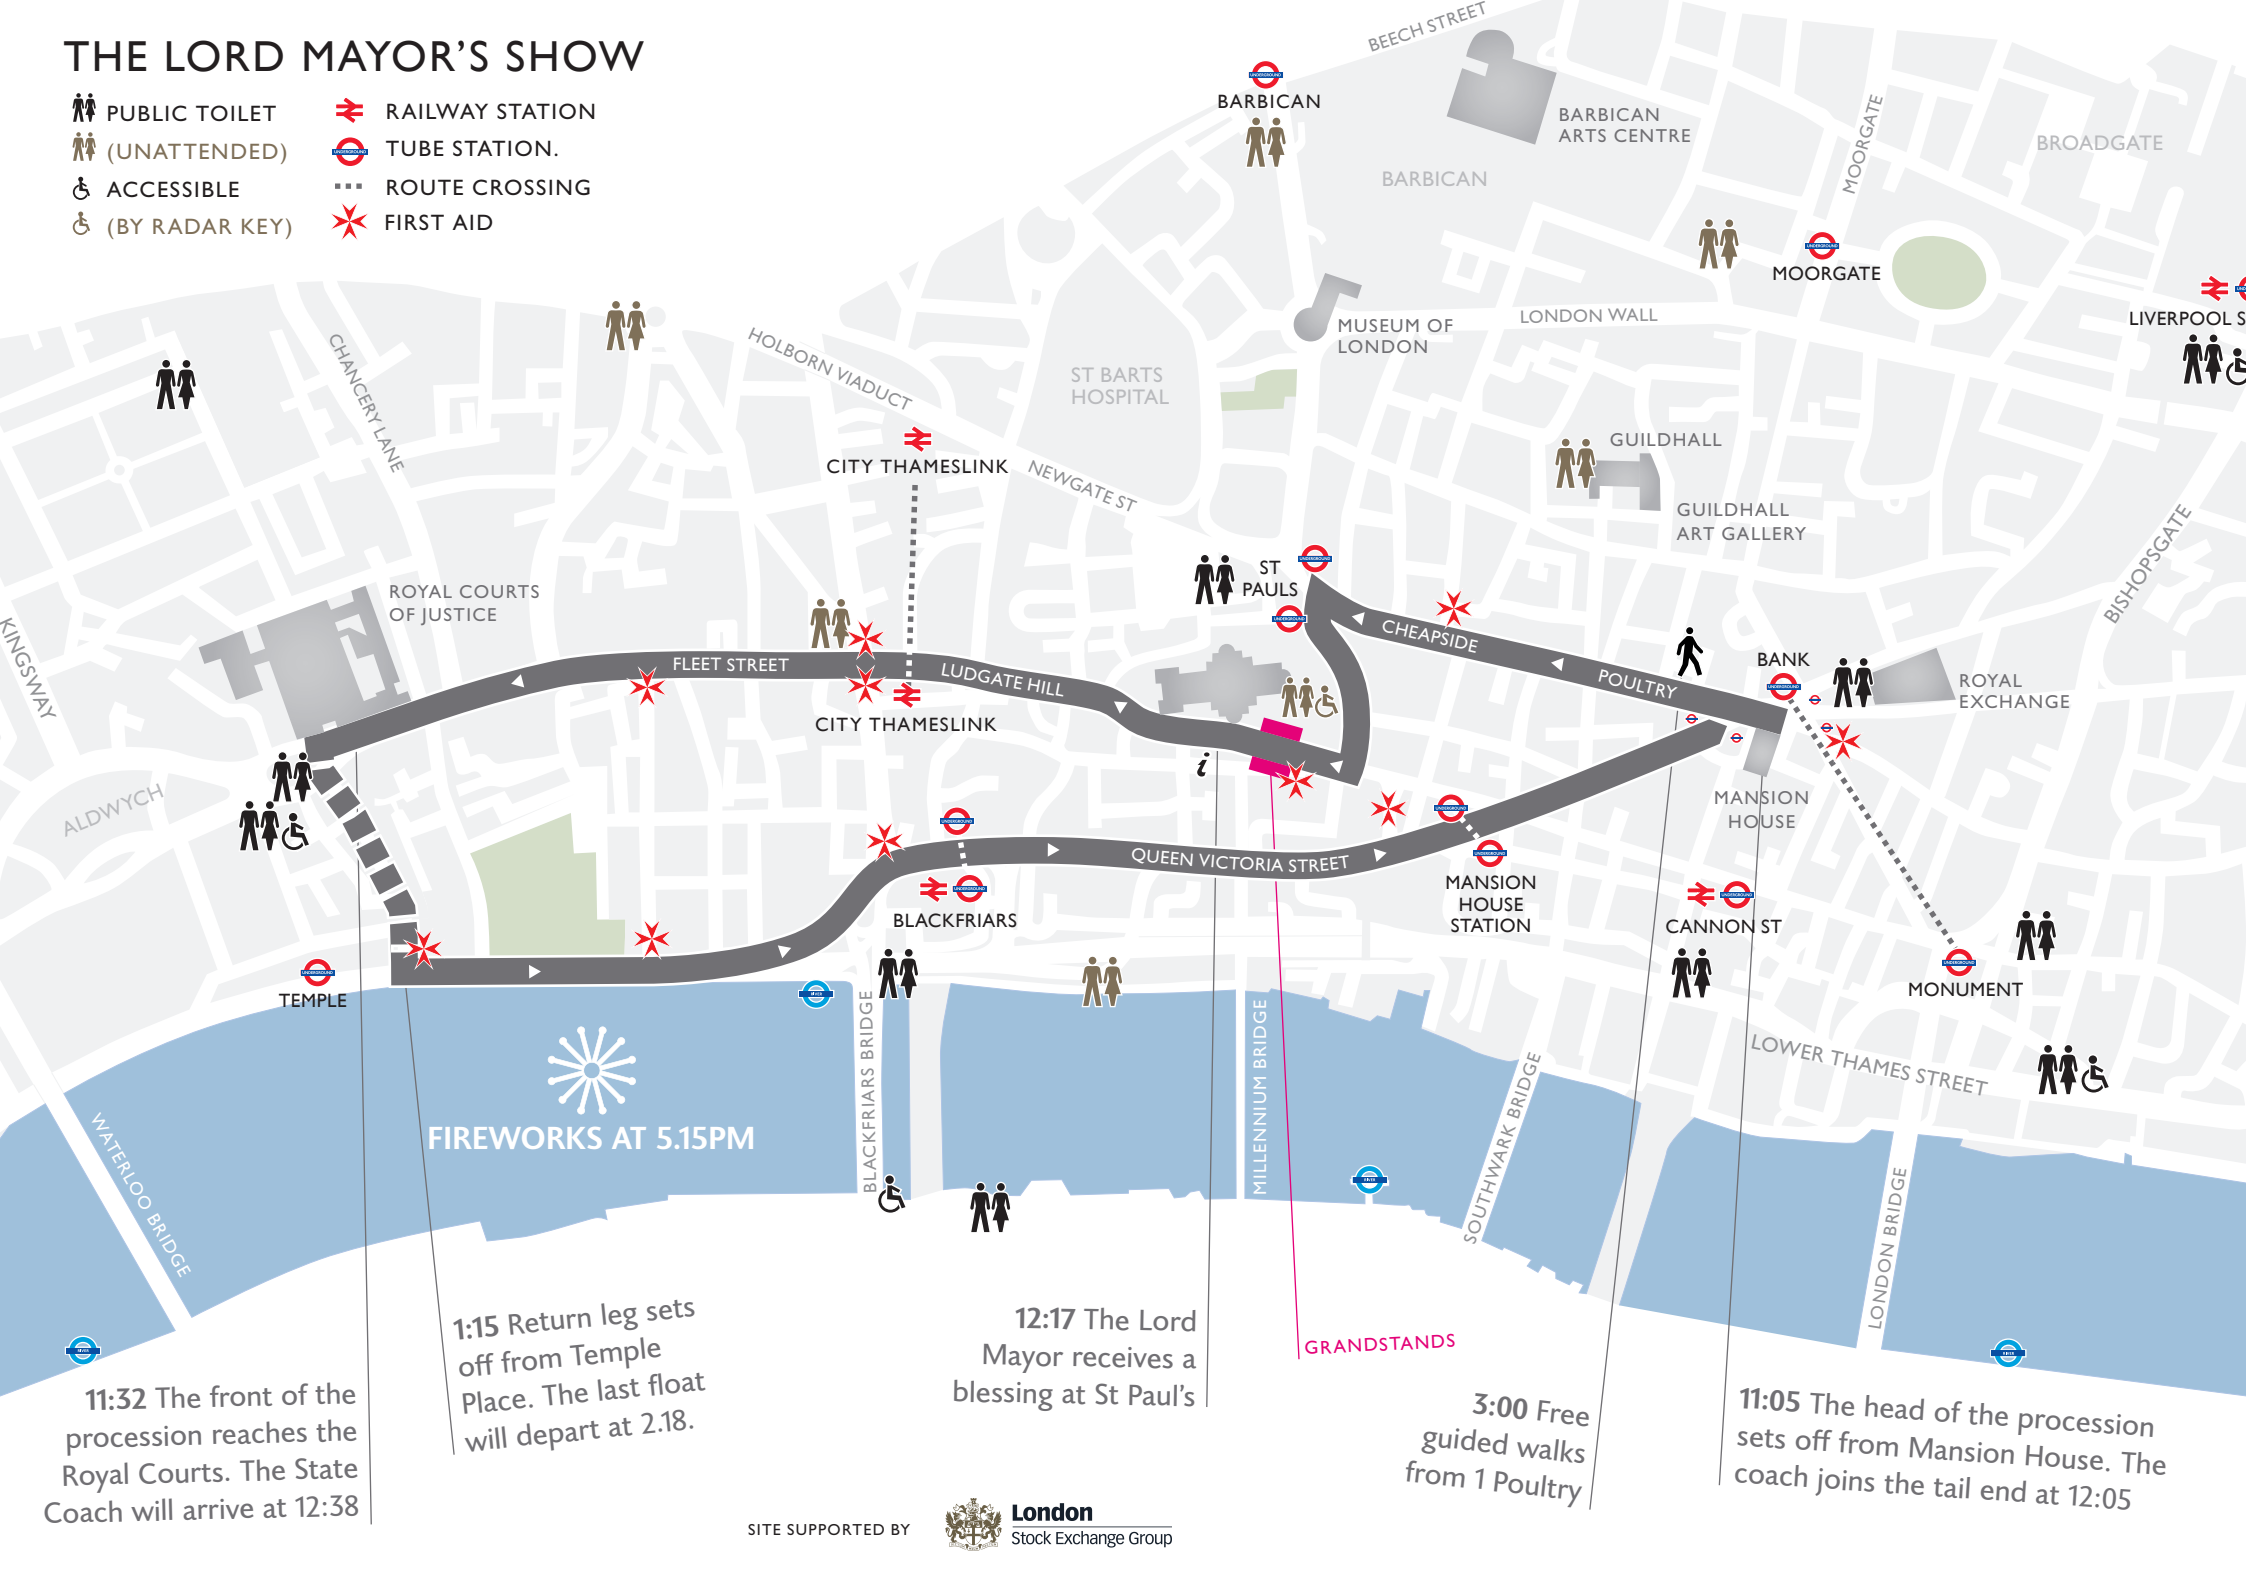

# THE LORD MAYOR'S SHOW

-  PUBLIC TOILET
-  (UNATTENDED)
-  ACCESSIBLE
-  (BY RADAR KEY)
-  RAILWAY STATION
-  TUBE STATION
-  ROUTE CROSSING
-  FIRST AID

11:32 The front of the procession reaches the Royal Courts. The State Coach will arrive at 12:38

1:15 Return leg sets off from Temple Place. The last float will depart at 2:18.

12:17 The Lord Mayor receives a blessing at St Paul's

GRANDSTANDS

3:00 Free guided walks from 1 Poultry

11:05 The head of the procession sets off from Mansion House. The coach joins the tail end at 12:05