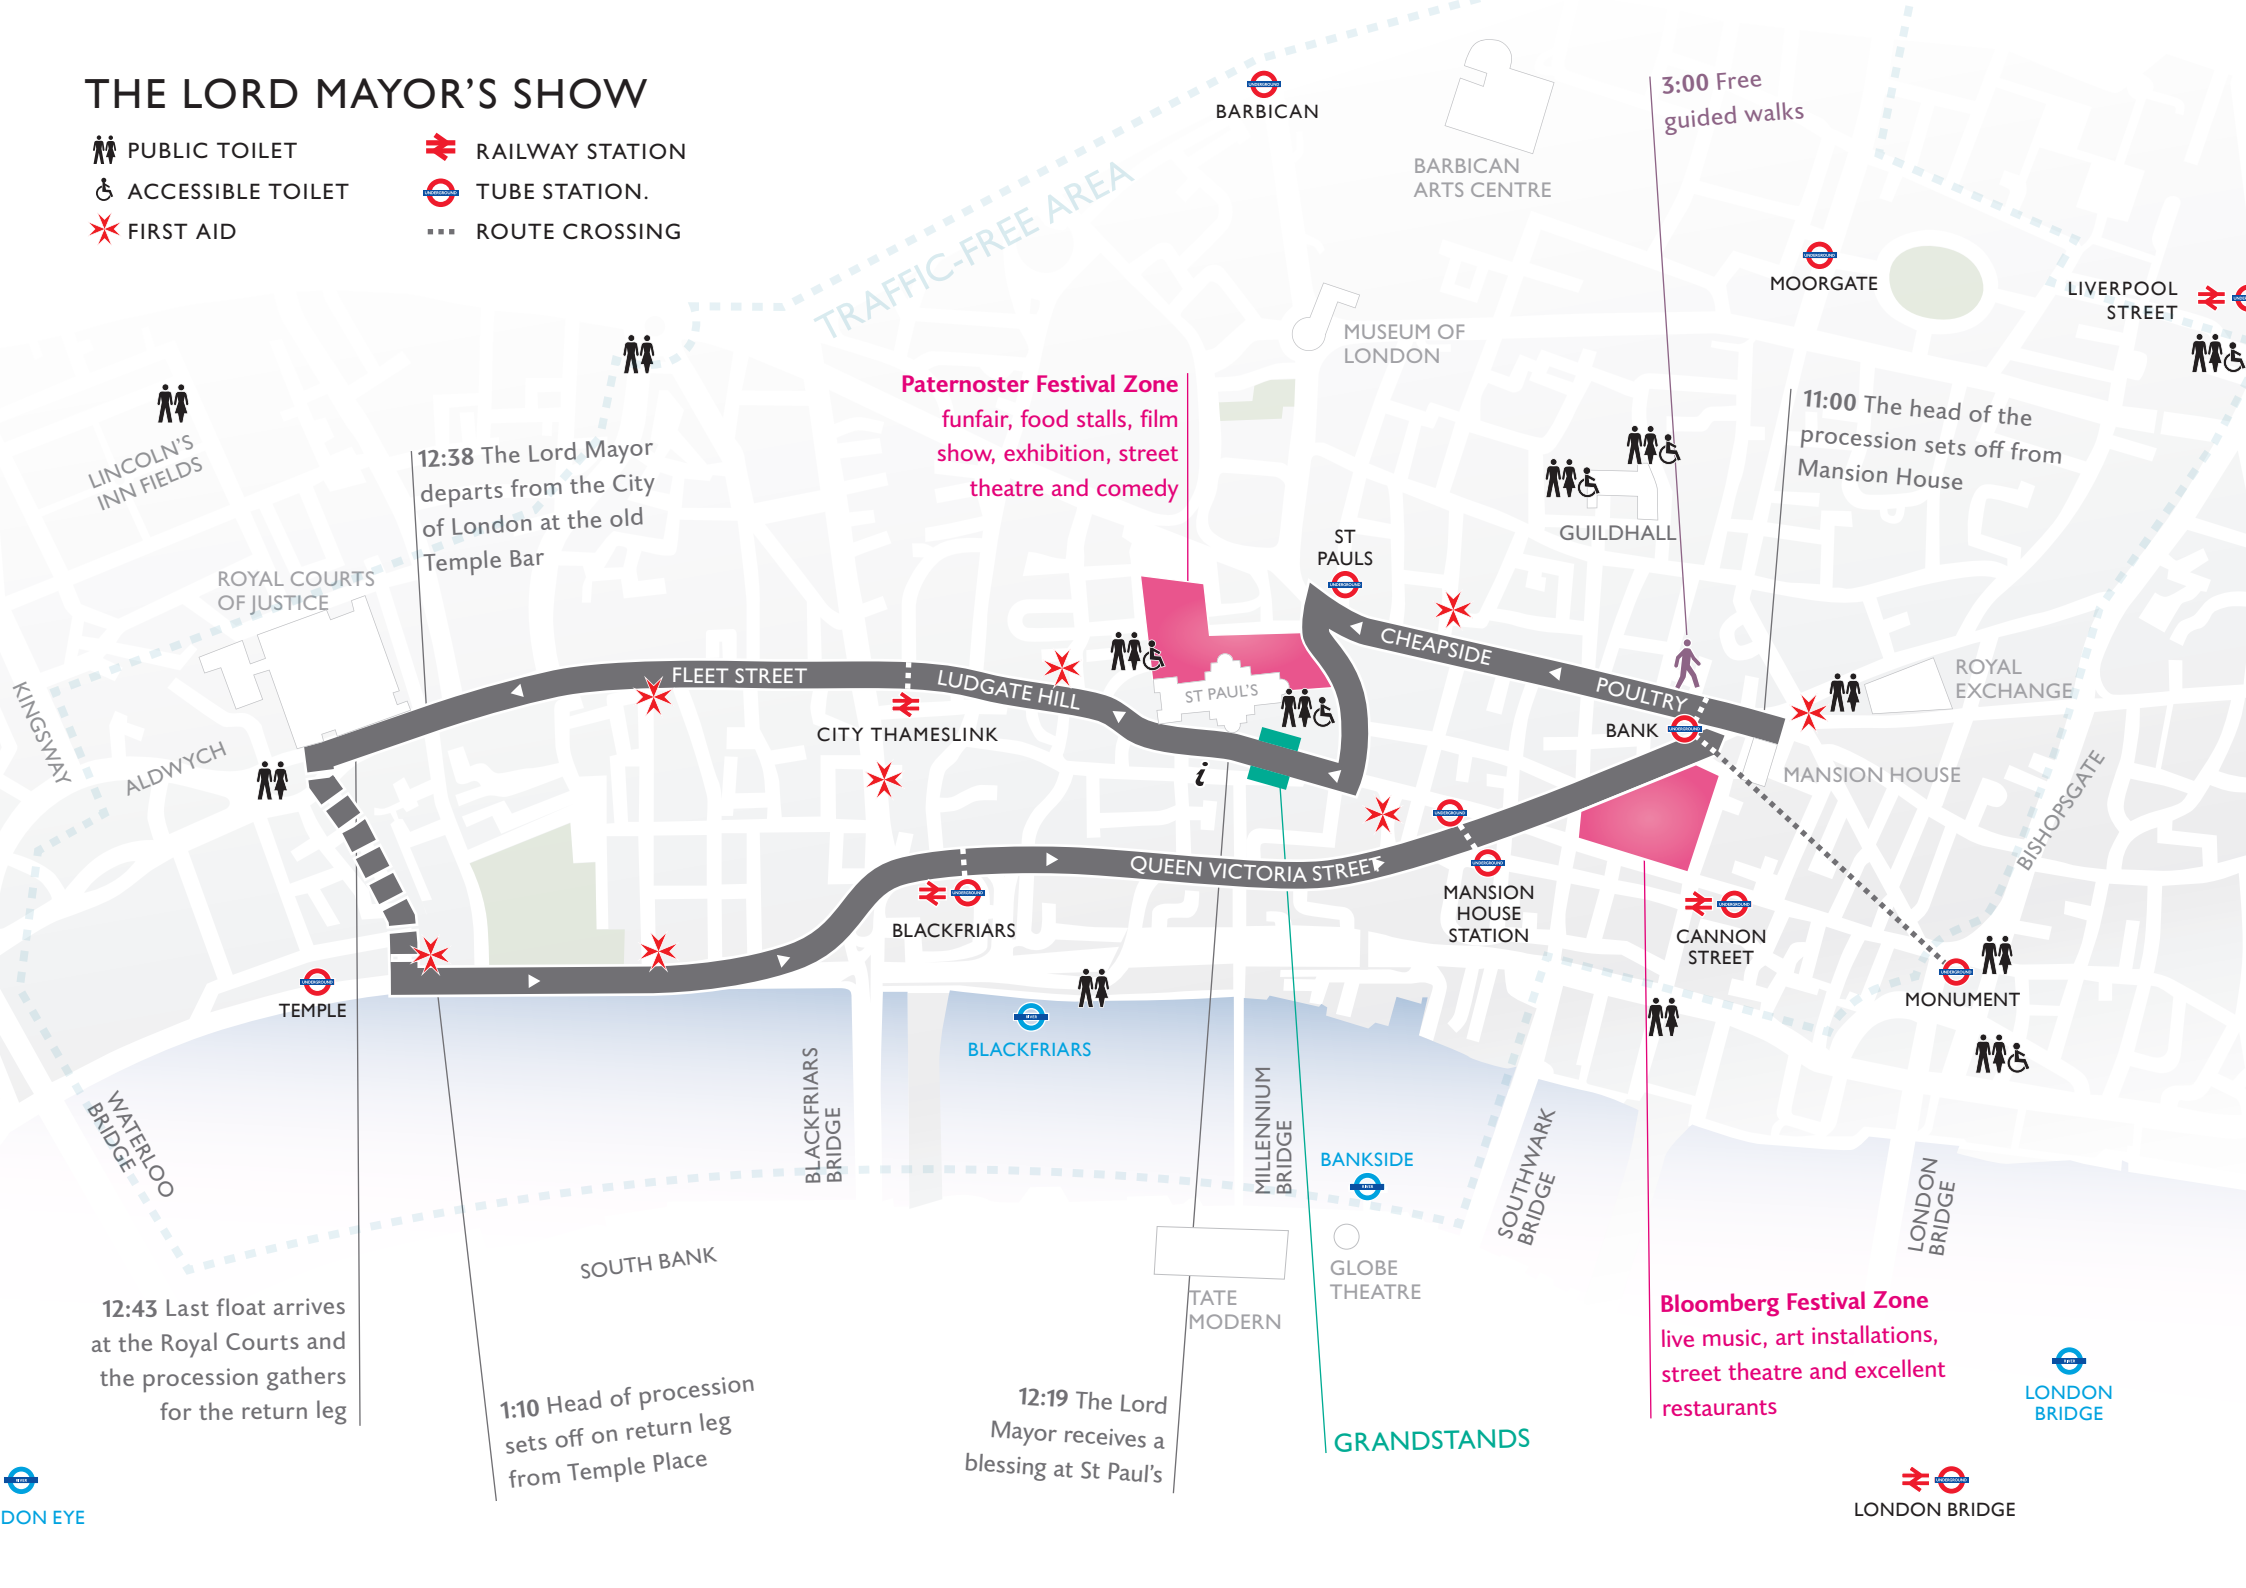

THE LORD MAYOR'S SHOW

-  PUBLIC TOILET
-  ACCESSIBLE TOILET
-  FIRST AID
-  RAILWAY STATION
-  TUBE STATION
-  ROUTE CROSSING

Paternoster Festival Zone
funfair, food stalls, film show, exhibition, street theatre and comedy

3:00 Free guided walks

11:00 The head of the procession sets off from Mansion House

12:38 The Lord Mayor departs from the City of London at the old Temple Bar

12:43 Last float arrives at the Royal Courts and the procession gathers for the return leg

1:10 Head of procession sets off on return leg from Temple Place

12:19 The Lord Mayor receives a blessing at St Paul's

Bloomberg Festival Zone
live music, art installations, street theatre and excellent restaurants

GRANDSTANDS