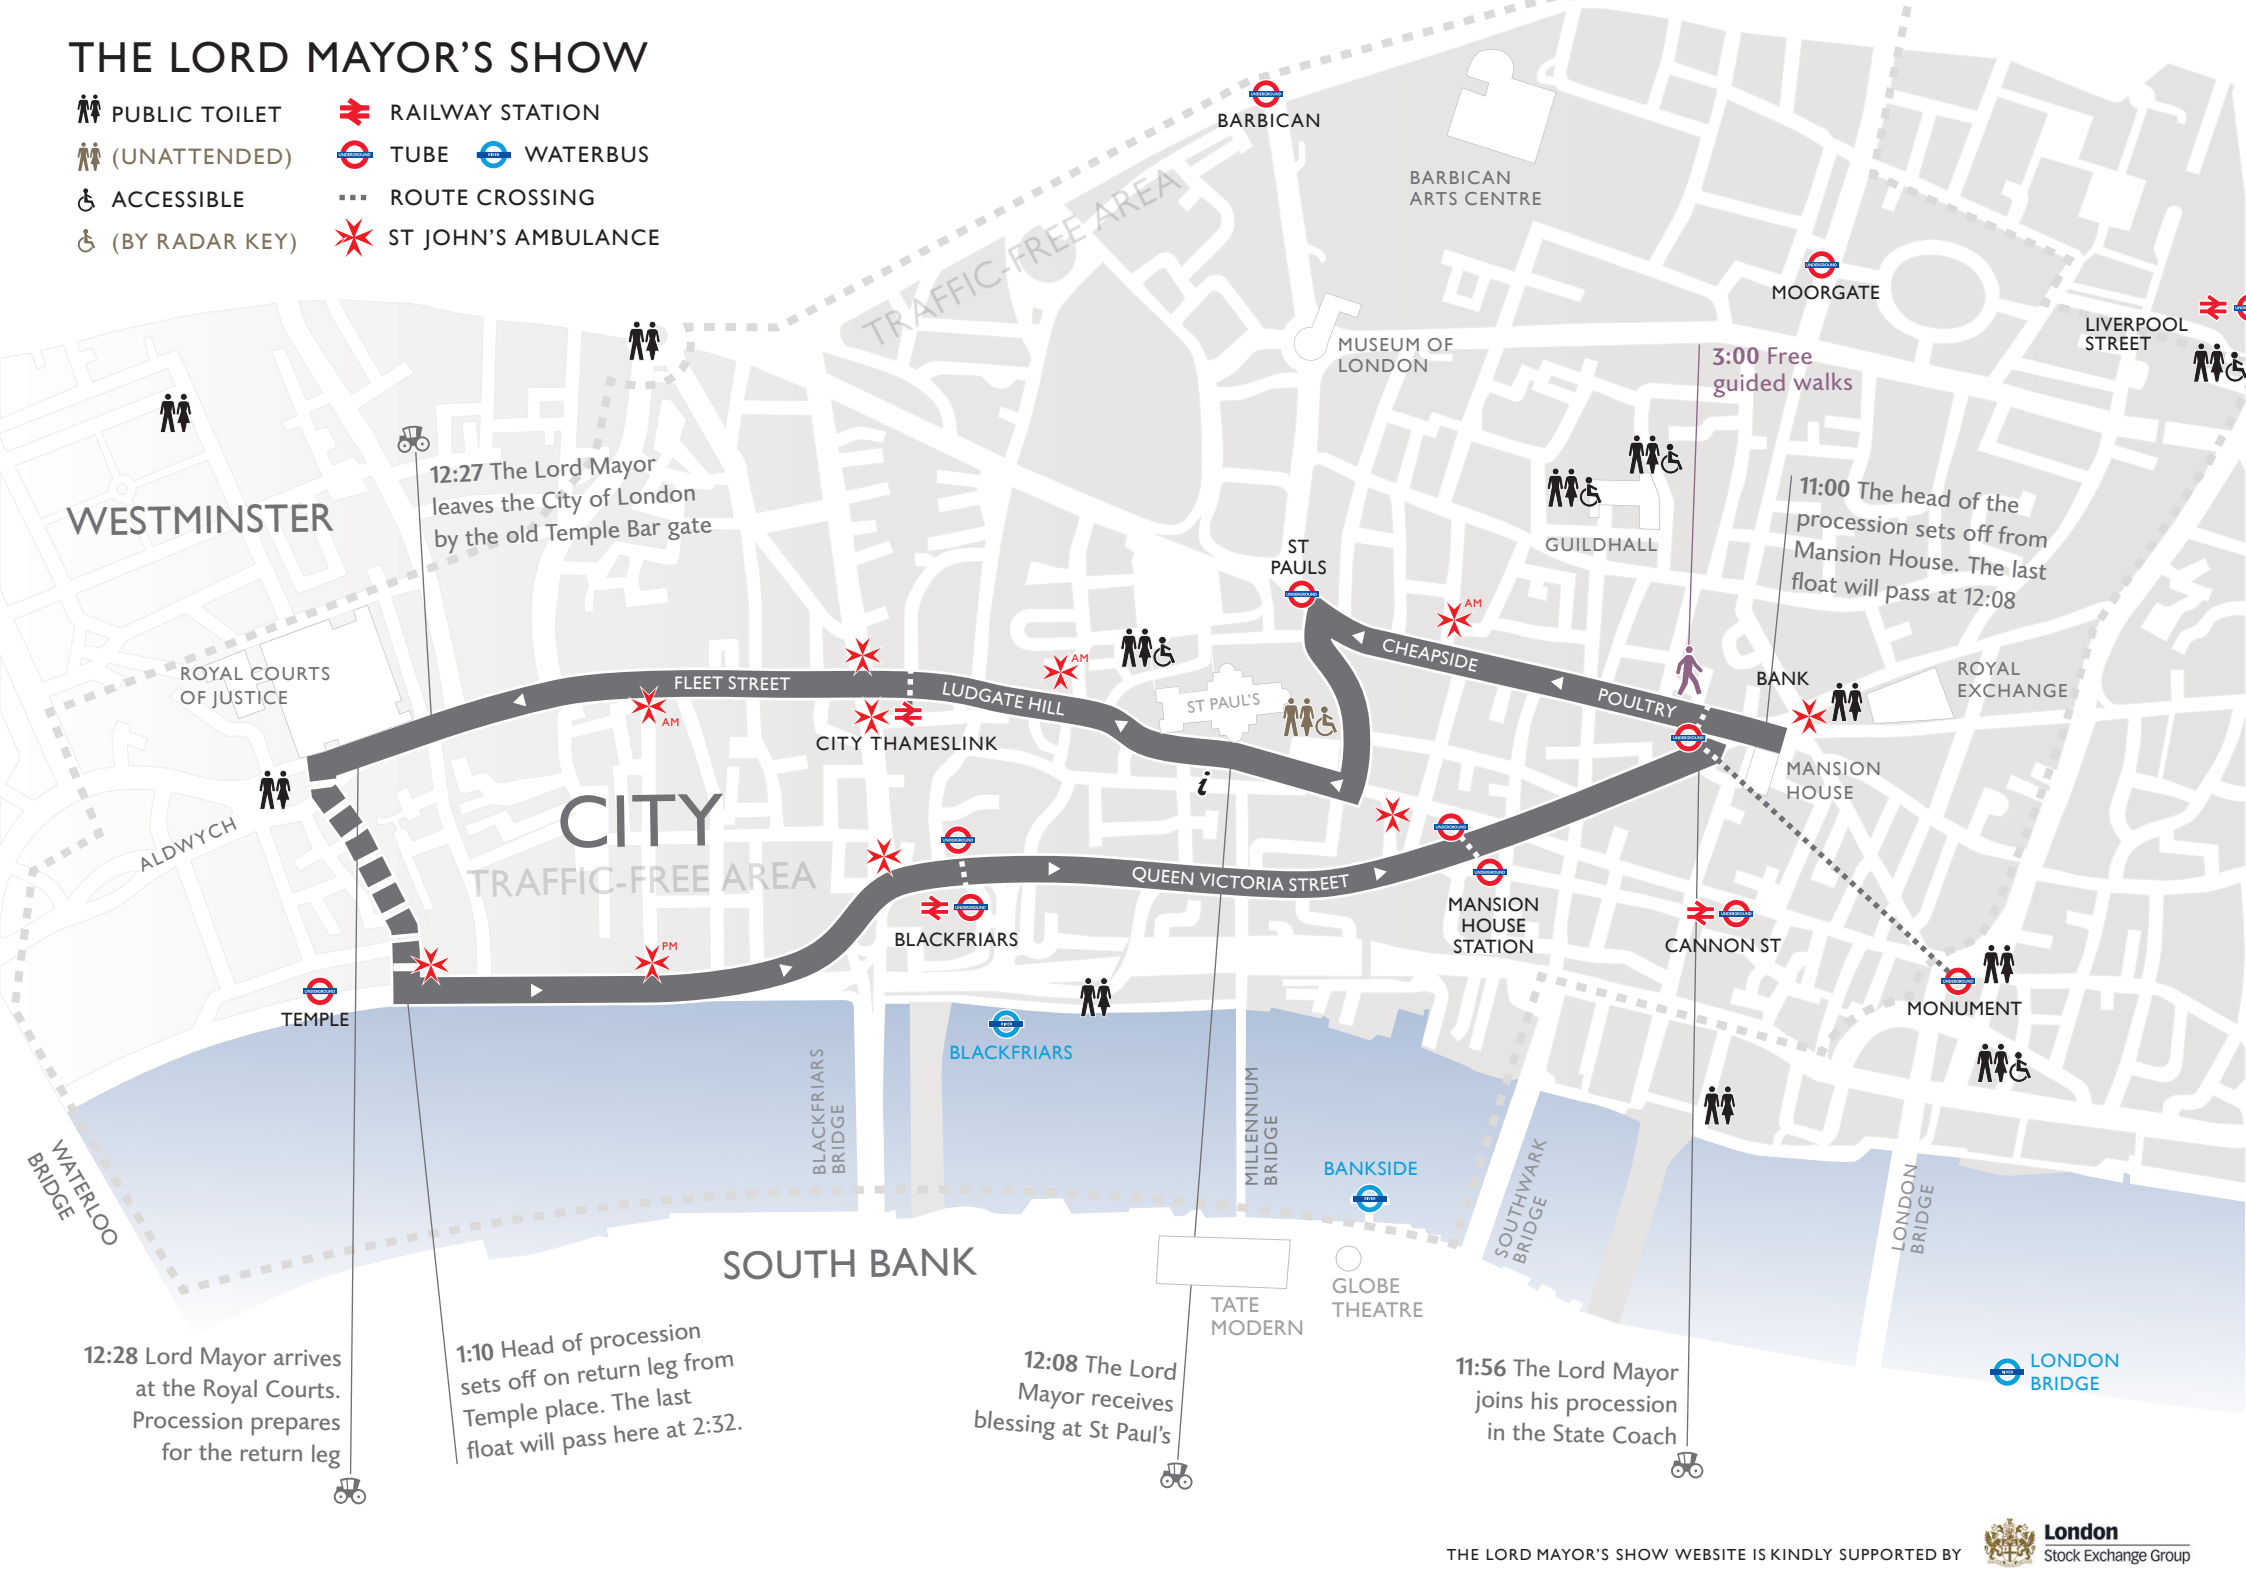

# THE LORD MAYOR'S SHOW

-  PUBLIC TOILET
-  (UNATTENDED)
-  ACCESSIBLE
-  (BY RADAR KEY)
-  RAILWAY STATION
-  TUBE
-  ROUTE CROSSING
-  ST JOHN'S AMBULANCE
-  WATERBUS

**WESTMINSTER**

12:27 The Lord Mayor leaves the City of London by the old Temple Bar gate

ROYAL COURTS OF JUSTICE

**CITY**

TRAFFIC-FREE AREA

ALDWYCH

TEMPLE

**SOUTH BANK**

12:28 Lord Mayor arrives at the Royal Courts. Procession prepares for the return leg

1:10 Head of procession sets off on return leg from Temple place. The last float will pass here at 2:32.

ST PAULS

GUILDHALL

3:00 Free guided walks

11:00 The head of the procession sets off from Mansion House. The last float will pass at 12:08

FLEET STREET

LUDGATE HILL

CITY THAMESLINK

ST PAUL'S

CANNON ST

MONUMENT

WATERLOO BRIDGE

BLACKFRIARS BRIDGE

BLACKFRIARS

MILLENNIUM BRIDGE

BANKSIDE

SOUTHWARK BRIDGE