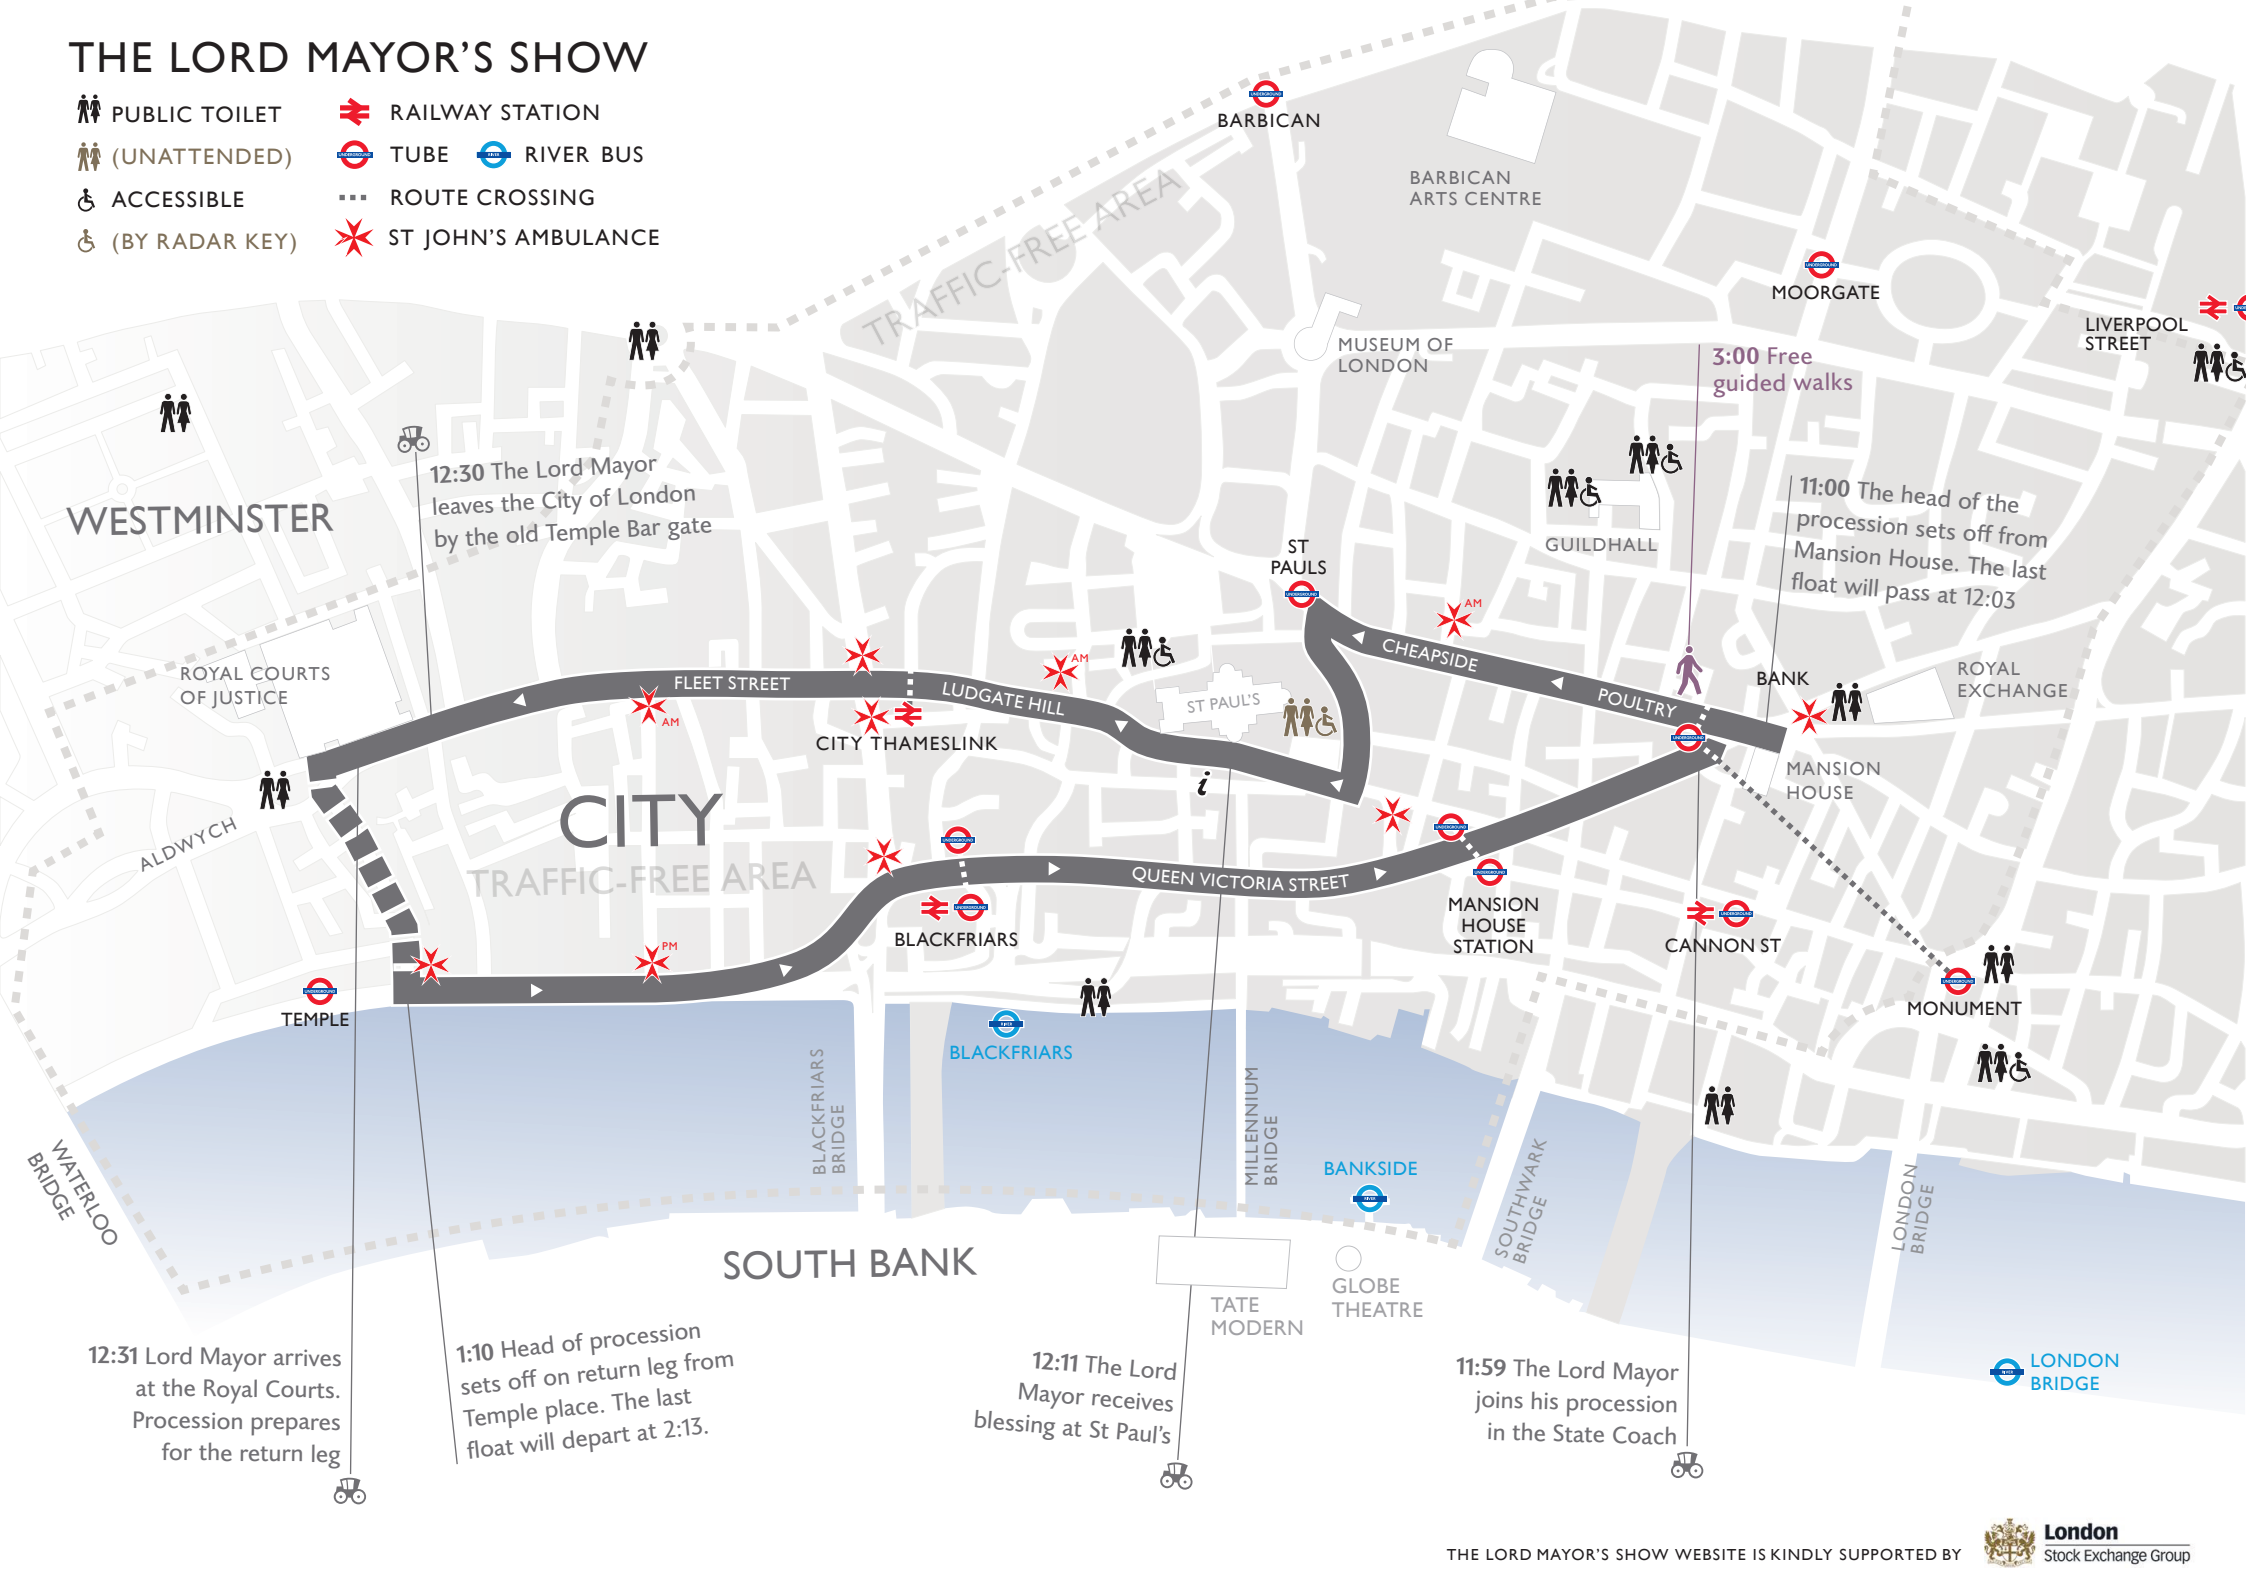

THE LORD MAYOR'S SHOW

-  PUBLIC TOILET
-  (UNATTENDED)
-  ACCESSIBLE
-  (BY RADAR KEY)
-  RAILWAY STATION
-  TUBE
-  ROUTE CROSSING
-  ST JOHN'S AMBULANCE
-  RIVER BUS

12:30 The Lord Mayor leaves the City of London by the old Temple Bar gate

3:00 Free guided walks

11:00 The head of the procession sets off from Mansion House. The last float will pass at 12:03

12:31 Lord Mayor arrives at the Royal Courts. Procession prepares for the return leg

1:10 Head of procession sets off on return leg from Temple place. The last float will depart at 2:13.

12:11 The Lord Mayor receives blessing at St Paul's

11:59 The Lord Mayor joins his procession in the State Coach